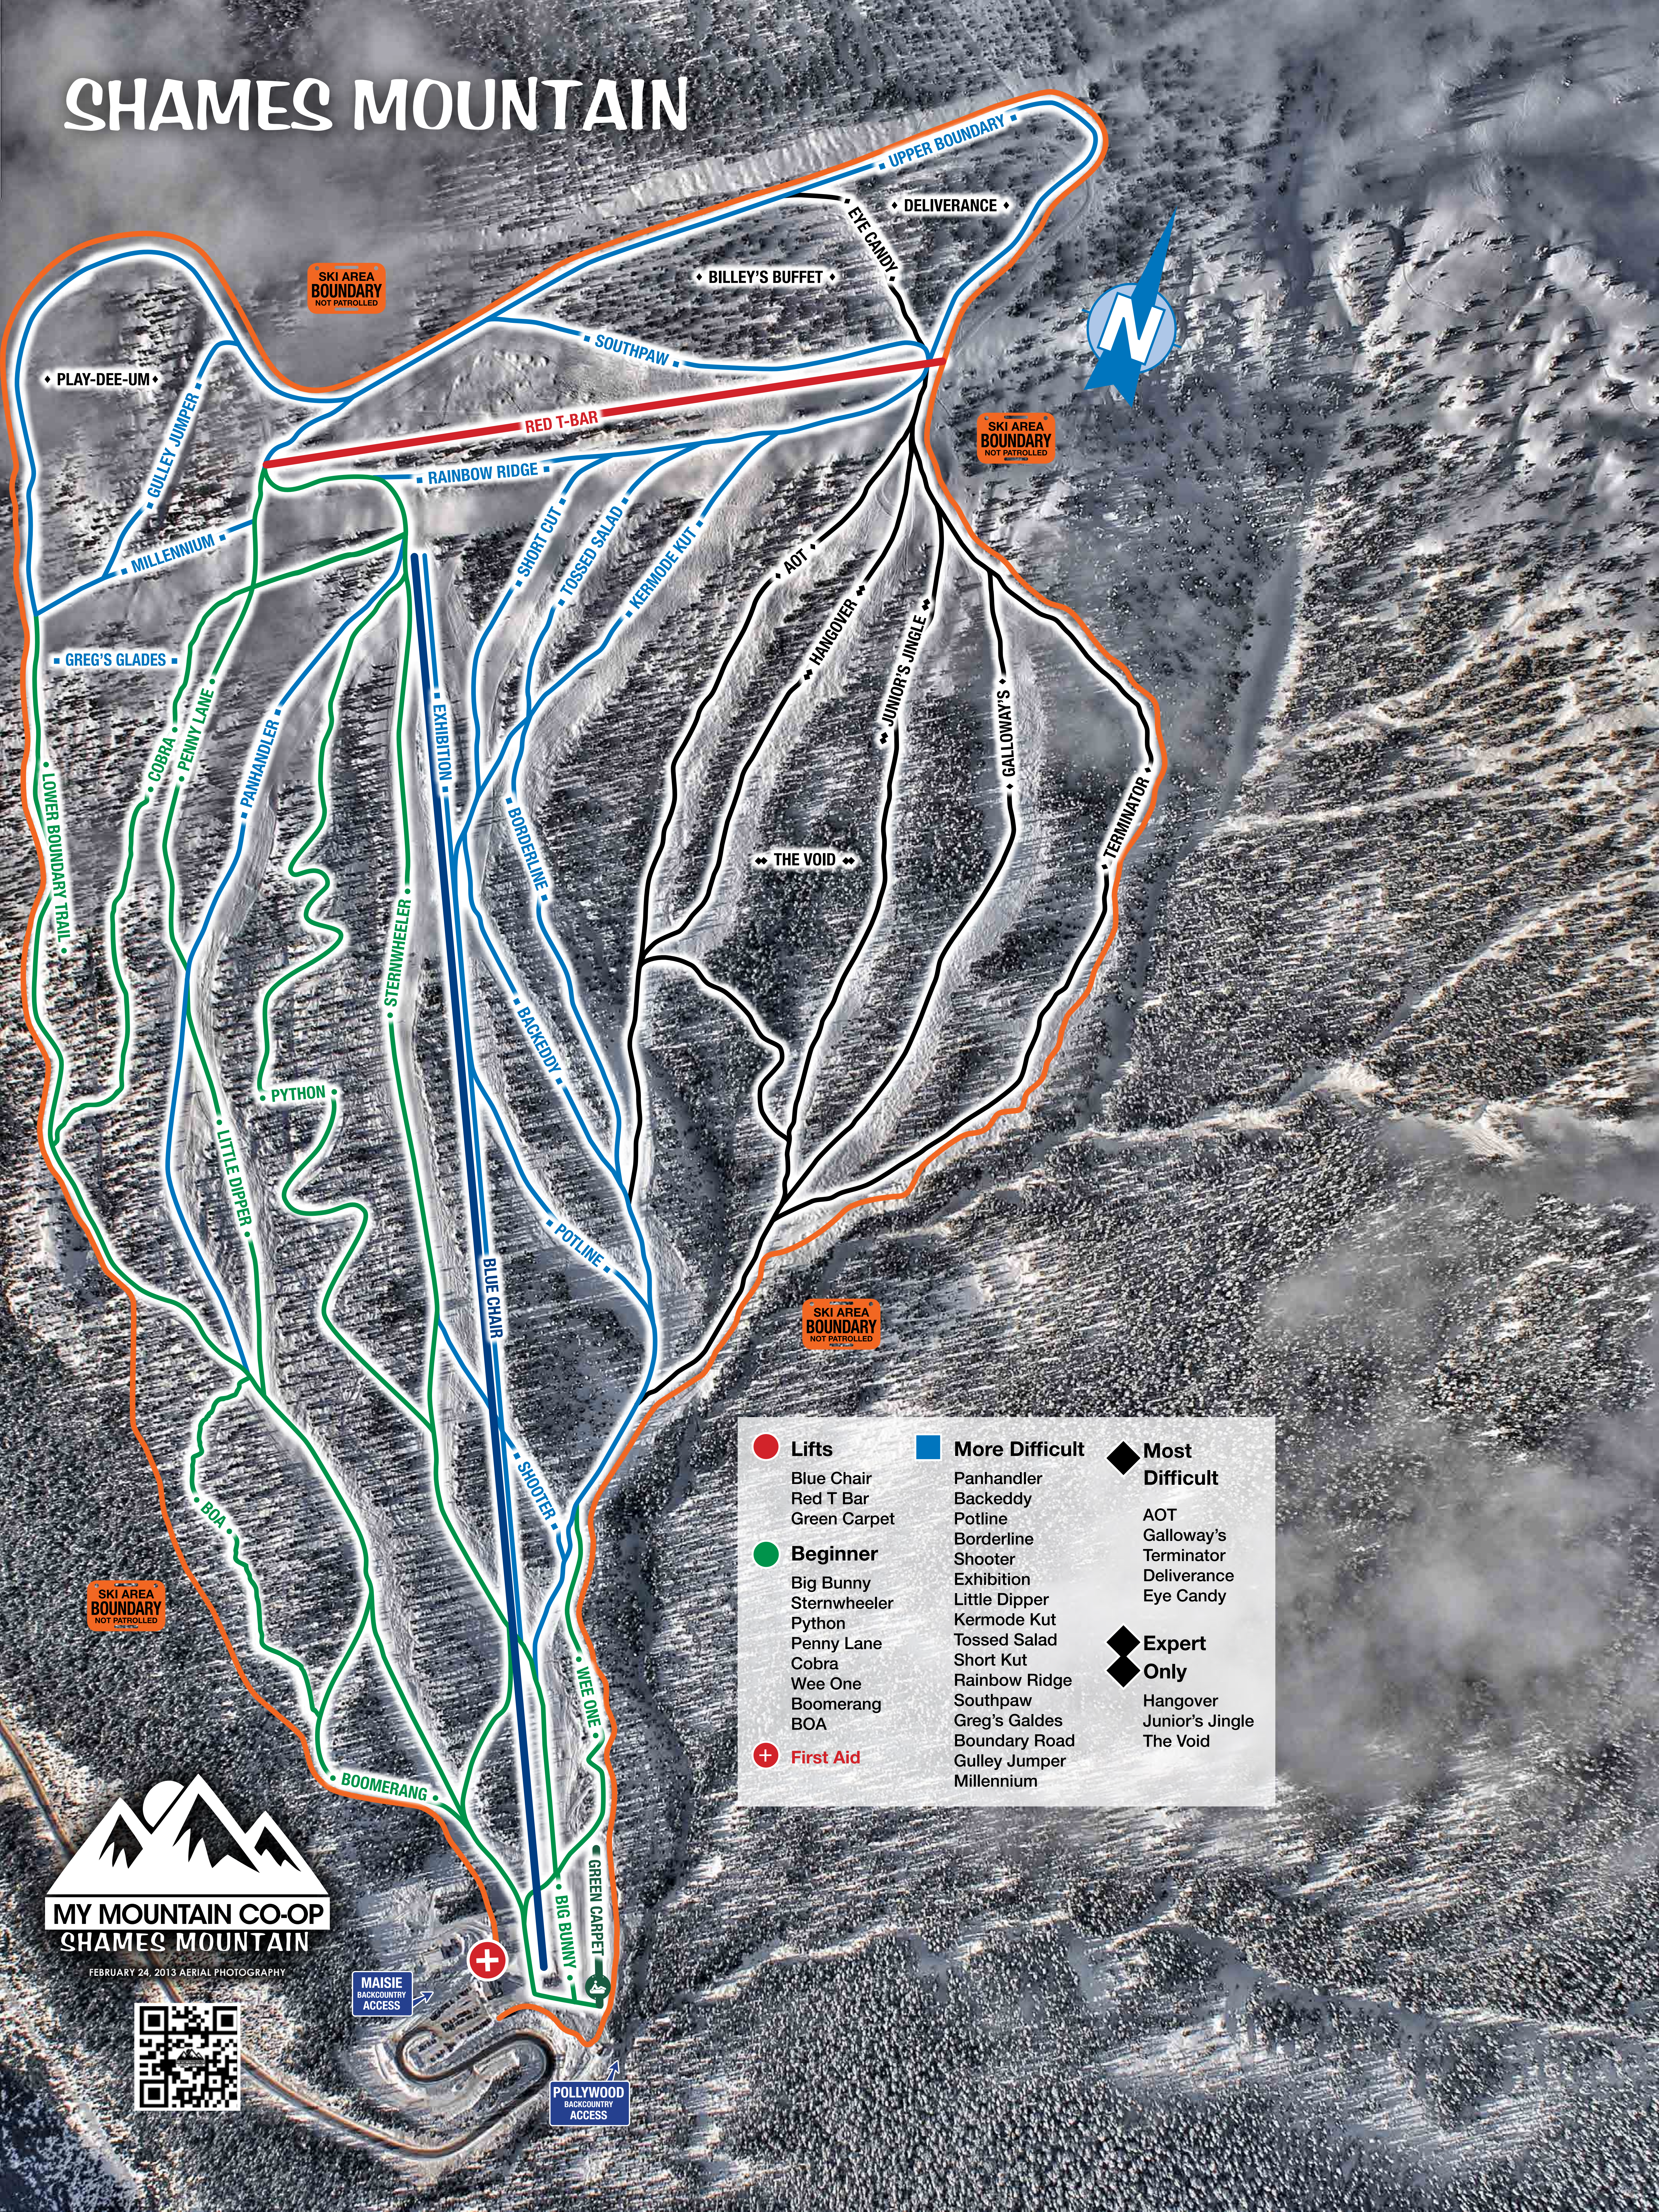

SHAMES MOUNTAIN

SKI AREA BOUNDARY NOT PATROLLED

SKI AREA BOUNDARY NOT PATROLLED

SKI AREA BOUNDARY NOT PATROLLED

SKI AREA BOUNDARY NOT PATROLLED

FEBRUARY 24, 2013 AERIAL PHOTOGRAPHY

MAISIE BACKCOUNTRY ACCESS

POLLYWOOD BACKCOUNTRY ACCESS

<p>Lifts</p> <ul style="list-style-type: none"> Blue Chair Red T Bar Green Carpet <p>Beginner</p> <ul style="list-style-type: none"> Big Bunny Sternwheeler Python Penny Lane Cobra Wee One Boomerang BOA <p>First Aid</p>	<p>More Difficult</p> <ul style="list-style-type: none"> Panhandler Backeddy Potline Borderline Shooter Exhibition Little Dipper Kermode Kut Tossed Salad Short Kut Rainbow Ridge Southpaw Greg's Galdes Boundary Road Gulley Jumper Millennium 	<p>Most Difficult</p> <ul style="list-style-type: none"> AOT Galloway's Terminator Deliverance Eye Candy <p>Expert Only</p> <ul style="list-style-type: none"> Hangover Junior's Jingle The Void
--	--	--